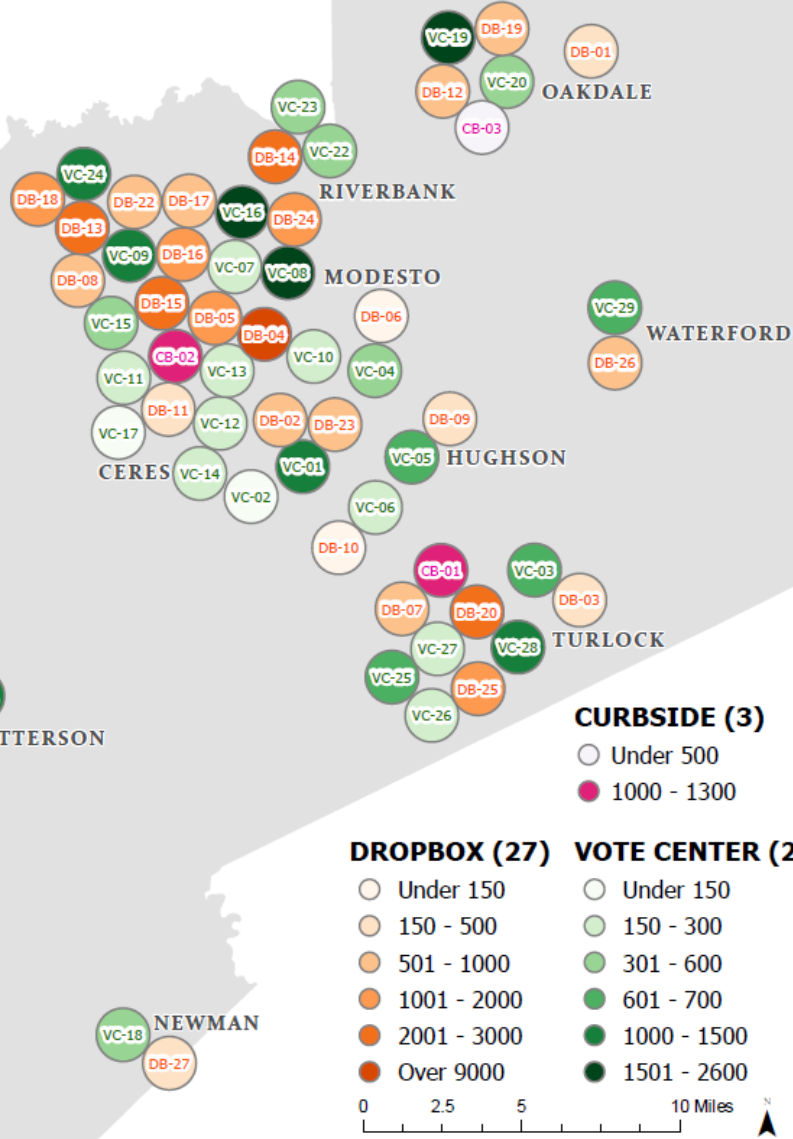

STANISLAUS COUNTY

Ballots Dropped off by Location

2022 General Election

2022 General Election Vote Centers	
VC-01	Ceres American Legion Hall
VC-02	Hanline Elementary School
VC-03	Denair Senior Center
VC-04	Empire Library
VC-05	United Samaritans Foundation Community Center
VC-06	Keyes Community Center
VC-07	Casa De Modesto
VC-08	Century Center
VC-09	Grace Davis High School
VC-10	Hope Commons
VC-11	King-Kennedy Memorial Center
VC-12	Mancini Hall Senior Center
VC-13	Martin G. Petersen Event Center
VC-14	Modesto Csa Stanworks
VC-15	Modesto Junior College West Campus
VC-16	Stanislaus Veterans Center
VC-17	Veterans Of Foreign Wars Modesto Post 3199
VC-18	L.J. Newman Memorial Building
VC-19	Gene Bianchi Community Center
VC-20	Stanislaus Culinary Arts Institute
VC-21	Patterson Library
VC-22	Riverbank Teen Center
VC-23	St. Frances Of Rome Church
VC-24	Salida Library
VC-25	Comfort Suites - Turlock,
VC-26	Hampton Inn By Hilton - Turlock
VC-27	Turlock CSA South County Service Center
VC-28	Turlock Library
VC-29	Waterford Community Center

2022 General Election Ballot Drop Box Locations	
DB-01	Burchell Nursery
DB-02	Ceres City Hall
DB-03	Denair Library
DB-04	Elections Main Office
DB-05	Elections Main Office
DB-06	Empire Library
DB-07	Foodmaxx Countryside
DB-08	Foodmaxx - Briggsmore
DB-09	Hughson City Hall
DB-10	Keyes Library
DB-11	Maxxvalue - Paradise
DB-12	Oakdale Library
DB-13	O'Brien's Market - Dale
DB-14	O'Brien's Market - Oakdale Rd
DB-15	O'Brien's Market - Roseburg
DB-16	Postal Connections - Mchenry
DB-17	Postal Connections - Tully
DB-18	Salida Library
DB-19	Save Mart - "F" St
DB-20	Save Mart - Geer
DB-21	Save Mart - Sperry
DB-22	Save Mart - Standiford
DB-23	Save Mart - Whitmore
DB-24	Stanislaus Veterans Center
DB-25	Turlock City Hall
DB-26	Waterford City Hall
DB-27	Yancey Home Center

2022 General Election Curbside Drop Off	
CB-01	California State University Stanislaus
CB-02	Gallo Center for the Arts
CB-03	Stanislaus Culinary Arts Institute