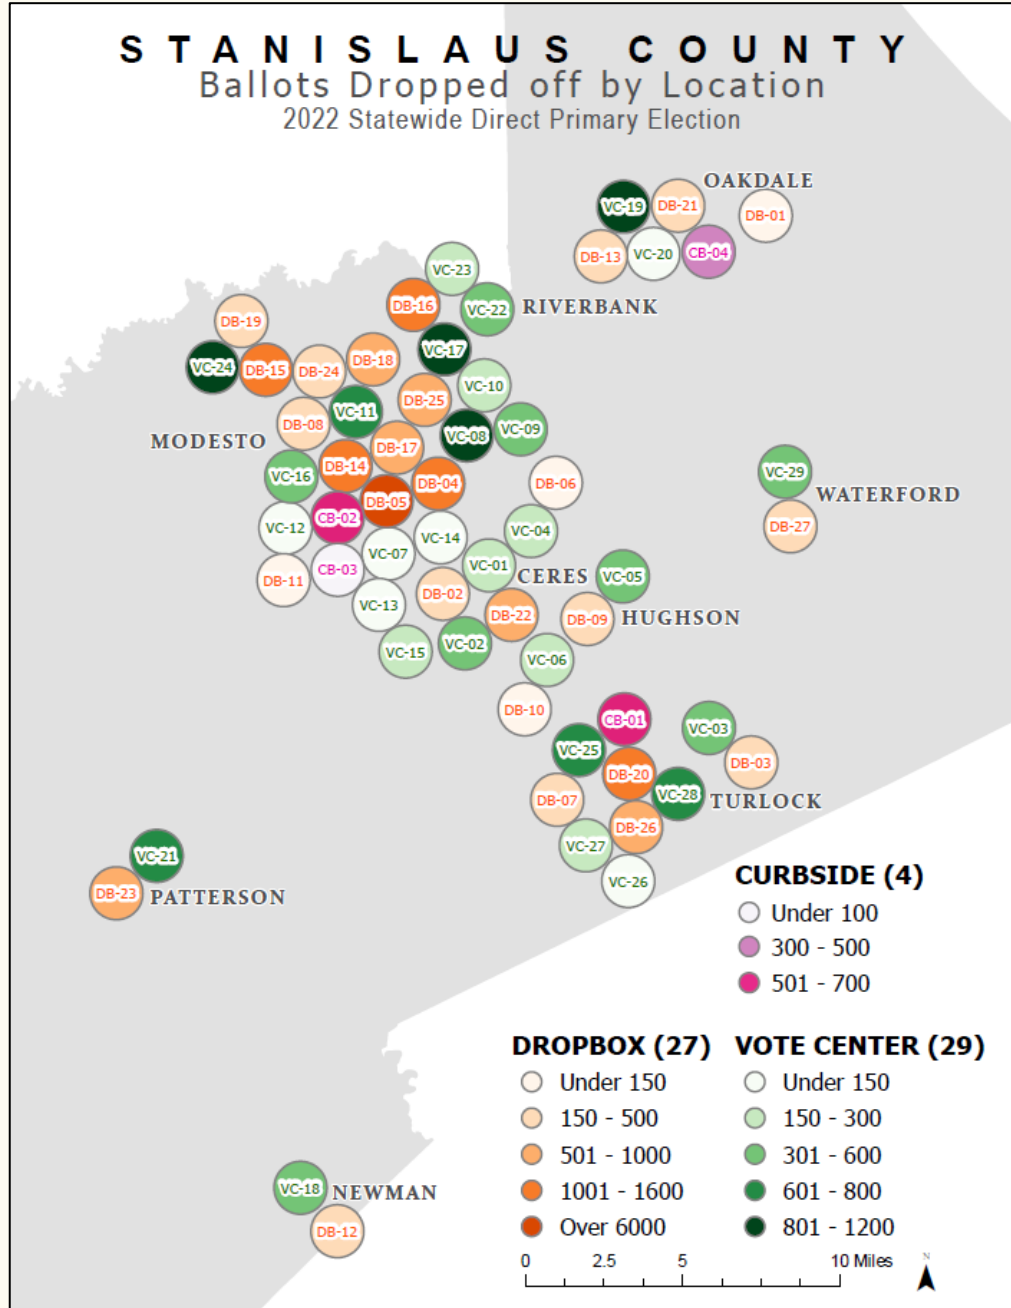

2022 Statewide Primary Election Ballot Drop Box Locations	
DB-01	Burchell Nursery
DB-02	Ceres City Hall
DB-03	Denair Library
DB-04	Elections Main Office
DB-05	Elections Main Office
DB-06	Empire Library
DB-07	Foodmaxx - Countryside
DB-08	Foodmaxx - Briggsmore
DB-09	Hughson City Hall
DB-10	Keyes Library
DB-11	Maxxvalue
DB-12	Nob Hill Foods
DB-13	Oakdale Library
DB-14	O'Brien's Market - Roseburg
DB-15	O'Brien's Market - Dale
DB-16	O'Brien's Market - Oakdale Rd
DB-17	Postal Connections
DB-18	Raley's
DB-19	Salida Library
DB-20	Save Mart - Geer
DB-21	Save Mart - "F" St
DB-22	Save Mart - Whitmore
DB-23	Save Mart - Sperry
DB-24	Save Mart - Standiford
DB-25	Stanislaus Veterans Center
DB-26	Turlock City Hall
DB-27	Waterford City Hall

2022 Statewide Primary Election Curbside Drop Off	
CB-01	California State University Stanislaus
CB-02	Gallo Center for the Arts
CB-03	John Thurman Field
CB-04	Stanislaus Culinary Arts Institute